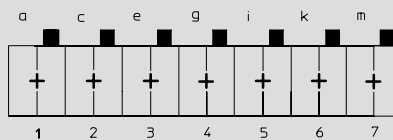

3522 07 K03

Kodierung/keying/codage: acegikm

8

8-polig
8 poles
8 pôles