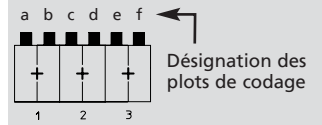

Connexion indirecte, avec réglette à broches RAST 2,5 :
Codage par plots de codage au connecteur et ouvertures correspondantes à la réglette à broches

Connexion directe, avec le board d'une carte imprimée, avec cadre de guidage RAST 2,5 (accessoire nécessaire):
Codage par plots de codage au connecteur et ouvertures correspondantes au cadre de guidage

Tous dessins vus dans le sens d'enfichage (*)

2
2-polig
2 poles
2 pôles

3522 02 K00

Kodierung/keying/codage: -

3522 02 K30

Kodierung/keying/codage: a